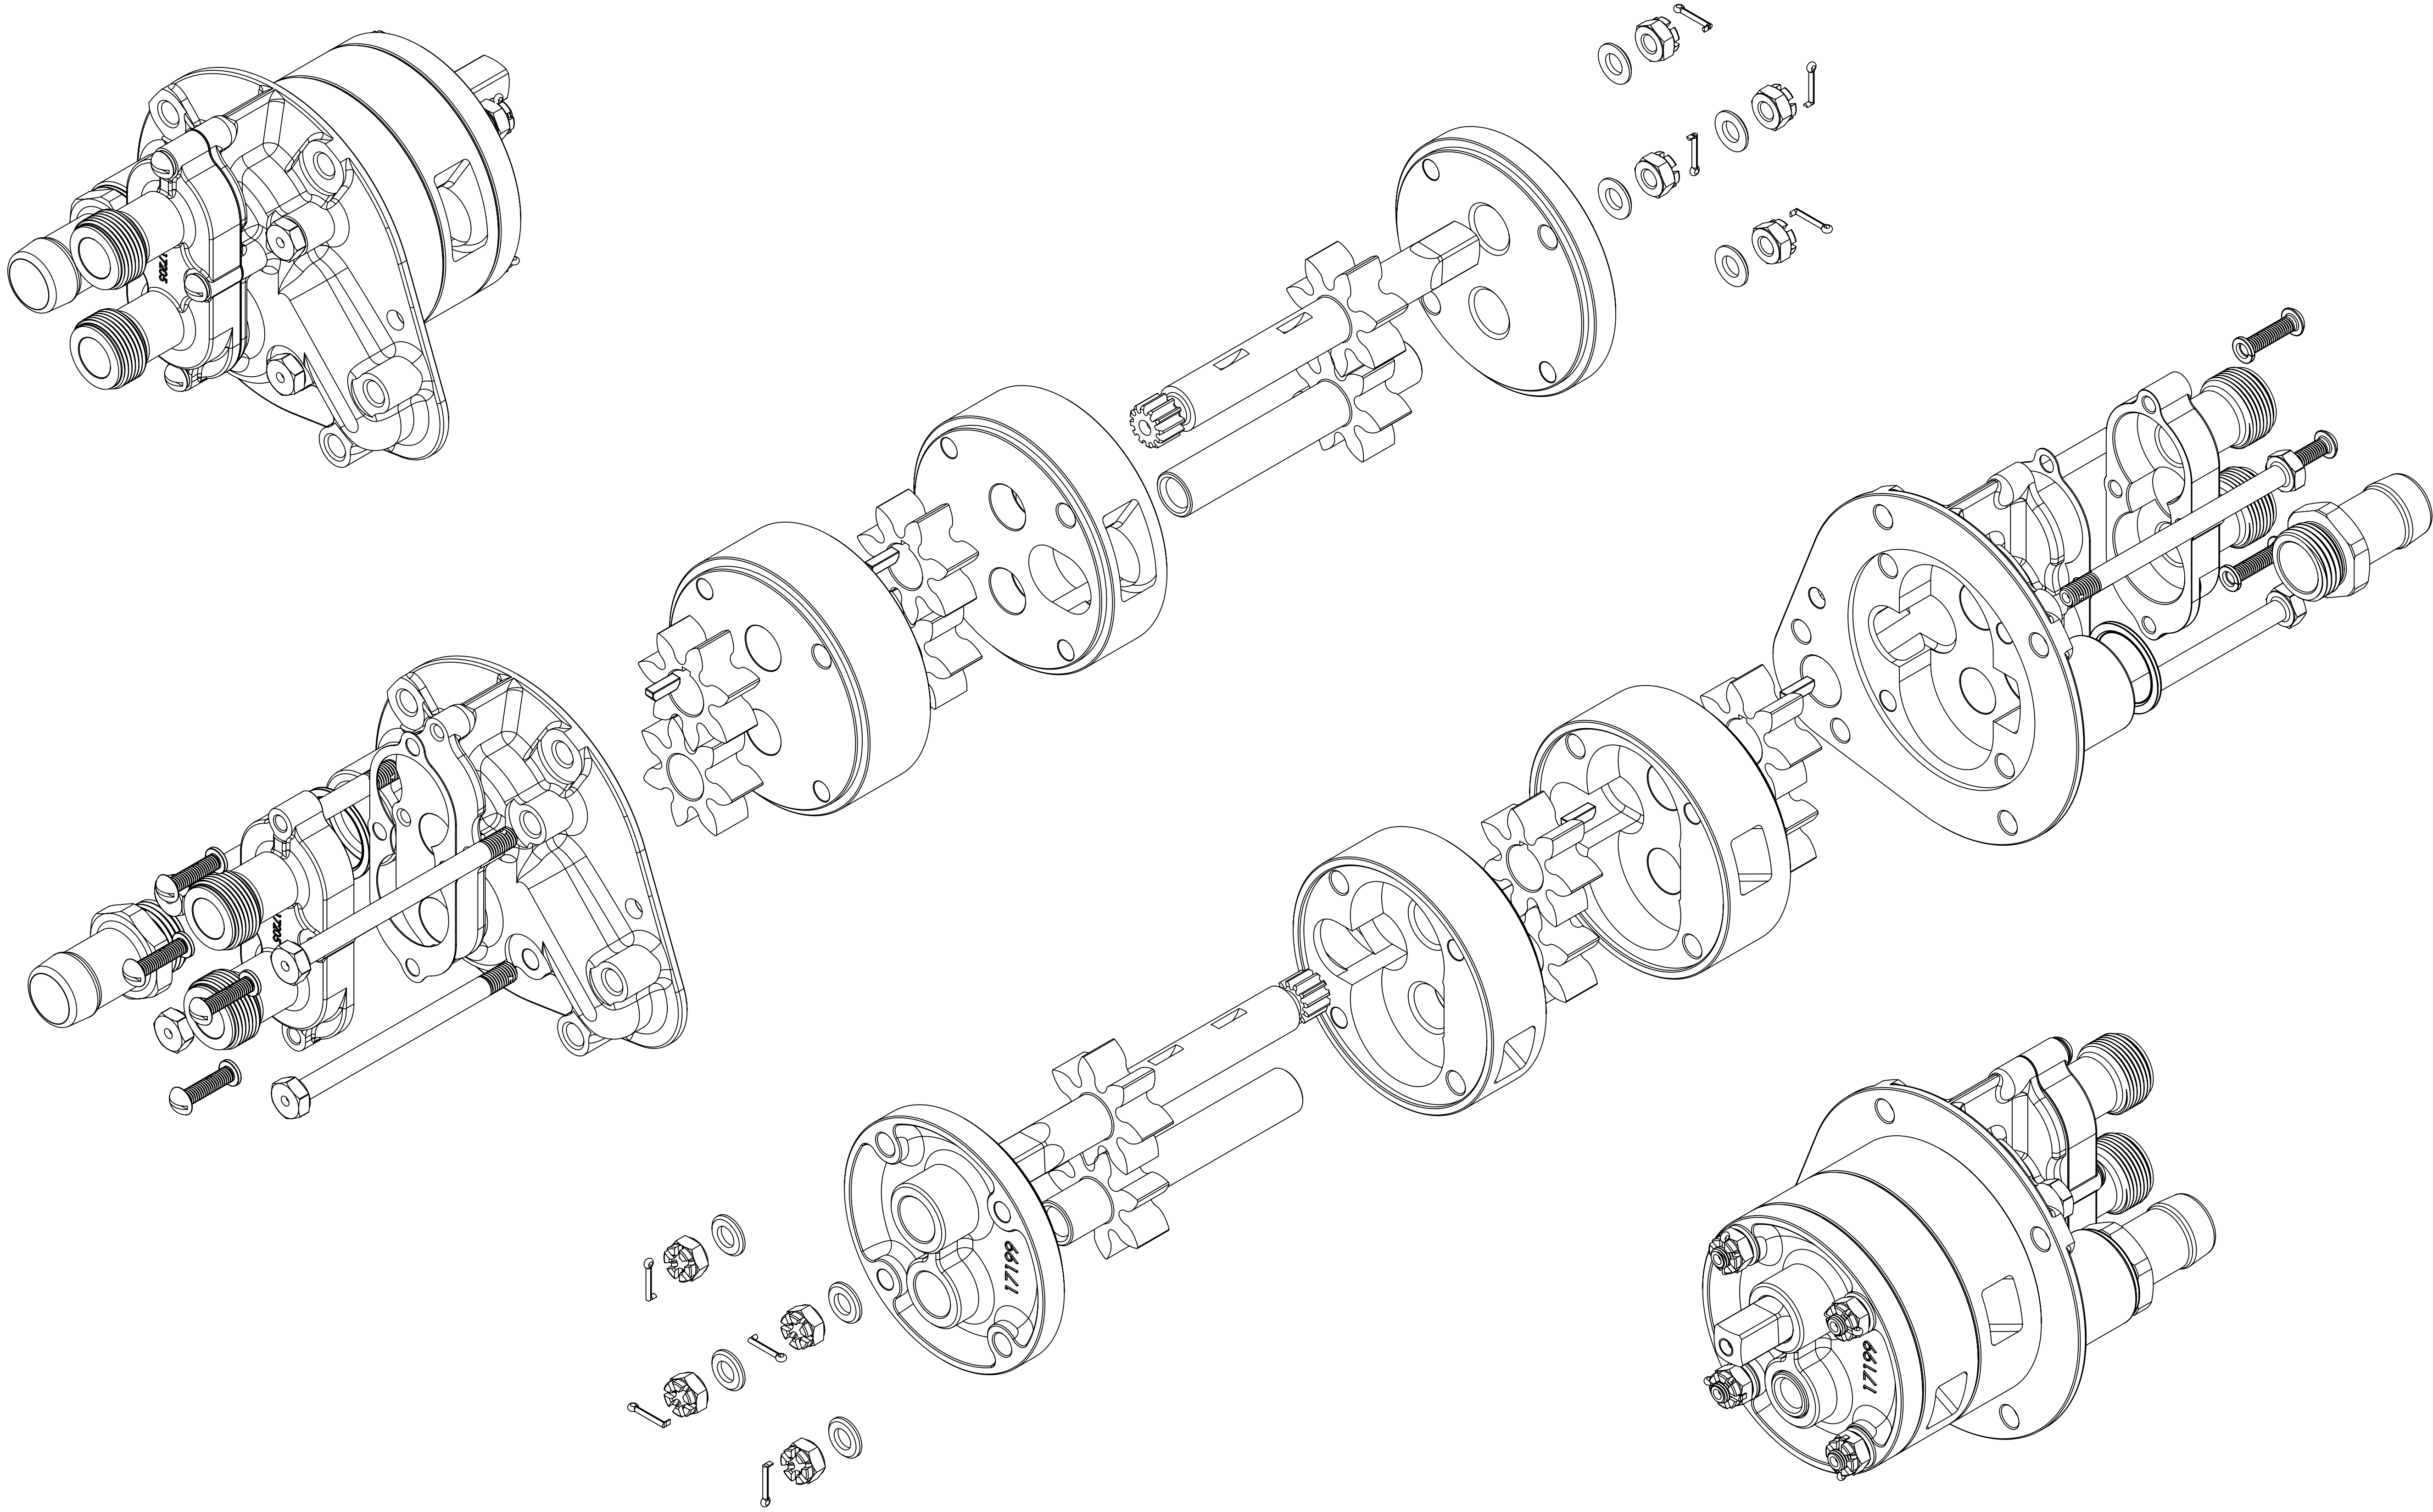

8

7

6

5

4

3

2

1

**13012 Oil Pump & Tachometer Drive Assy**  
**J Riend 30nov23**